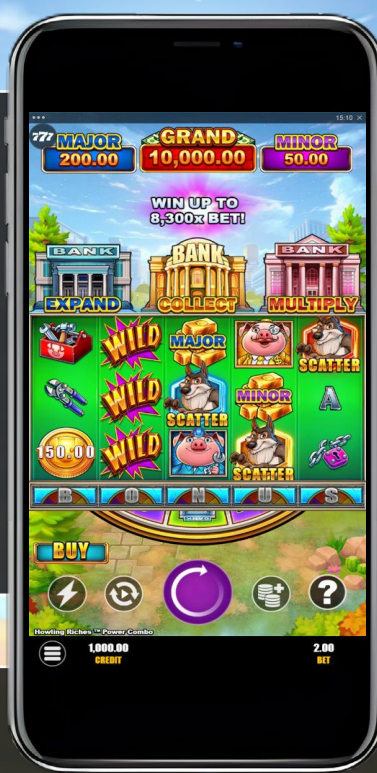

RELEASE DATE
May 2025

RTP
96.25%

BASE GAME
31.93%

LINK&WIN™
42.80%

BONUS WHEEL FEATURE
10.39%

Also offered at alternative RTP versions,
please contact your Partnership Manager

VOLATILITY

MEDIUM-HIGH

LINES

40

MIN BET

0.20

MAX BET

30

WIN UP TO

8,300x

FEATURES

- Stacked Wilds
- Base Game Instant Collect
- Bonus Wheel Feature
- Link&Win™ Power Combo with
 - Multi Boost
 - Expanding Reels
 - Instant Collect
- Feature Buy

COLLECT SCATTERS FOR POWER COMBO LINK&WIN™

INSTANT COLLECT & BONUS WHEEL FEATURE

Land the Collect Symbol in the base game to unleash the Big Bank Wolf's mighty howl for cash or Bonus prizes up to 100x the bet!

Collect Bonus symbols on each reel to unlock the Bonus Wheel Feature! Spin to win up to 3 Power Combos for guaranteed Link&Win™ and Cash or Bonus Prizes!